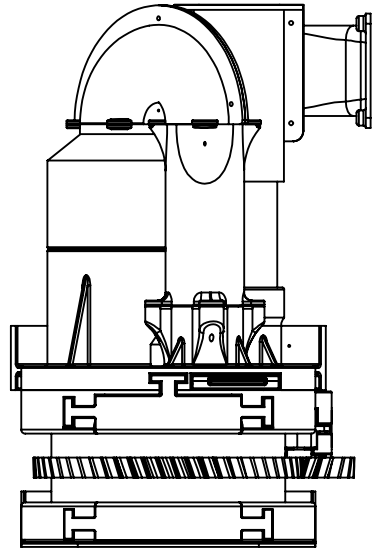

2

1

TITLE:
EneRec Dryer
INNER VIEWS

SIZE	DWG. NO.	REV
A	Dryer assembly	
SCALE: 1:3.75 WEIGHT: 1133.28 SHEET 1 OF 1		

2

1