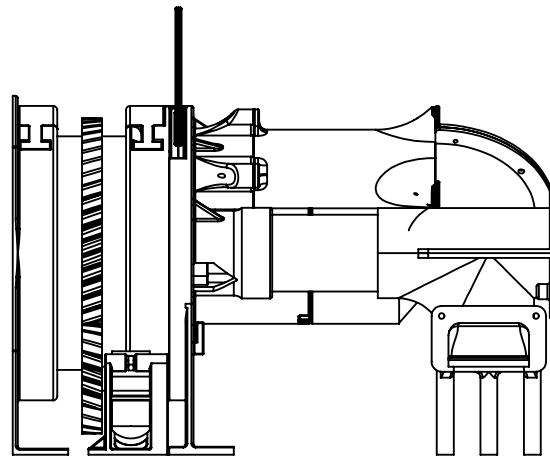

2

1

TITLE:
EneRec Dryer
INNER VIEWS

SIZE	DWG. NO.	REV
A	Dryer assembly	
SCALE: 1:3.75 WEIGHT: 1133.28 SHEET 1 OF 1		

2

1