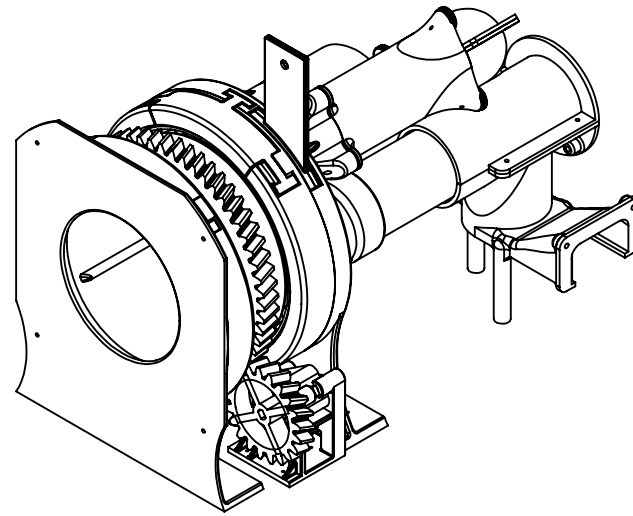

2

1

TITLE:
EneRec Dryer
INNER VIEWS

SIZE	DWG. NO.	REV
A	Dryer assembly	
SCALE: 1:3.75 WEIGHT: 1133.28 SHEET 1 OF 1		

2

1