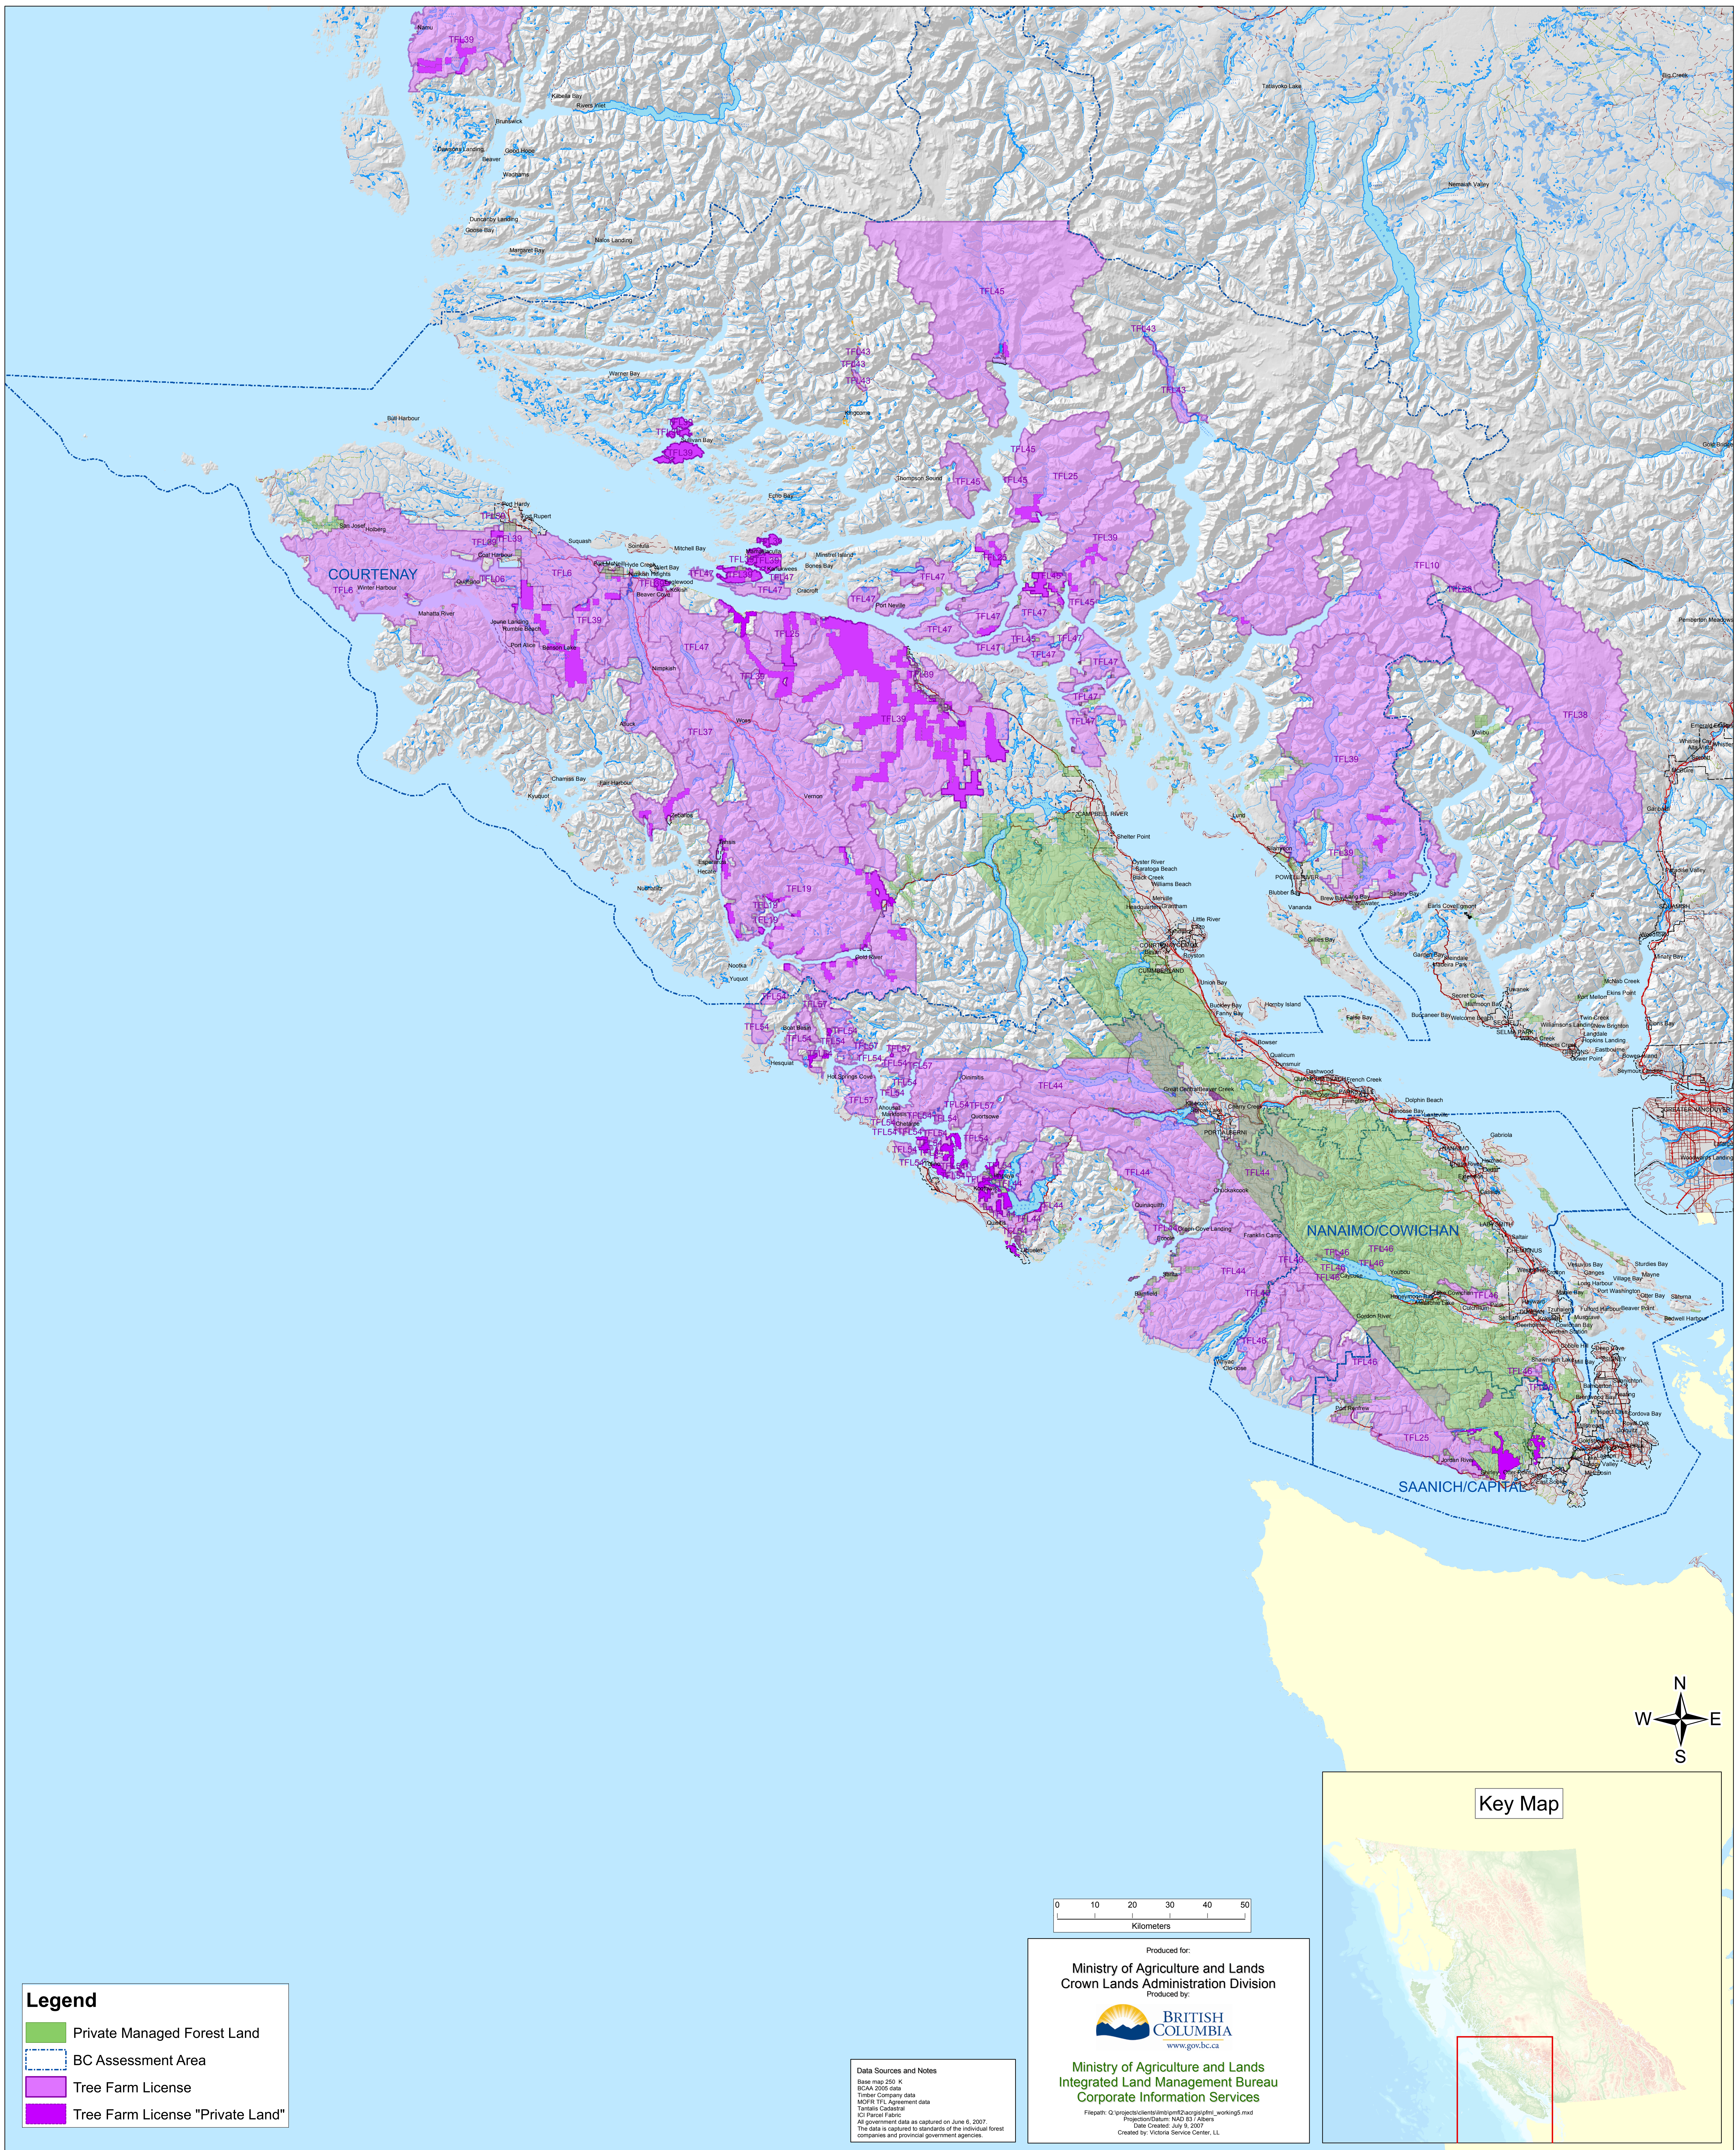

Private Managed Forest Lands Vancouver Island Assessment Areas