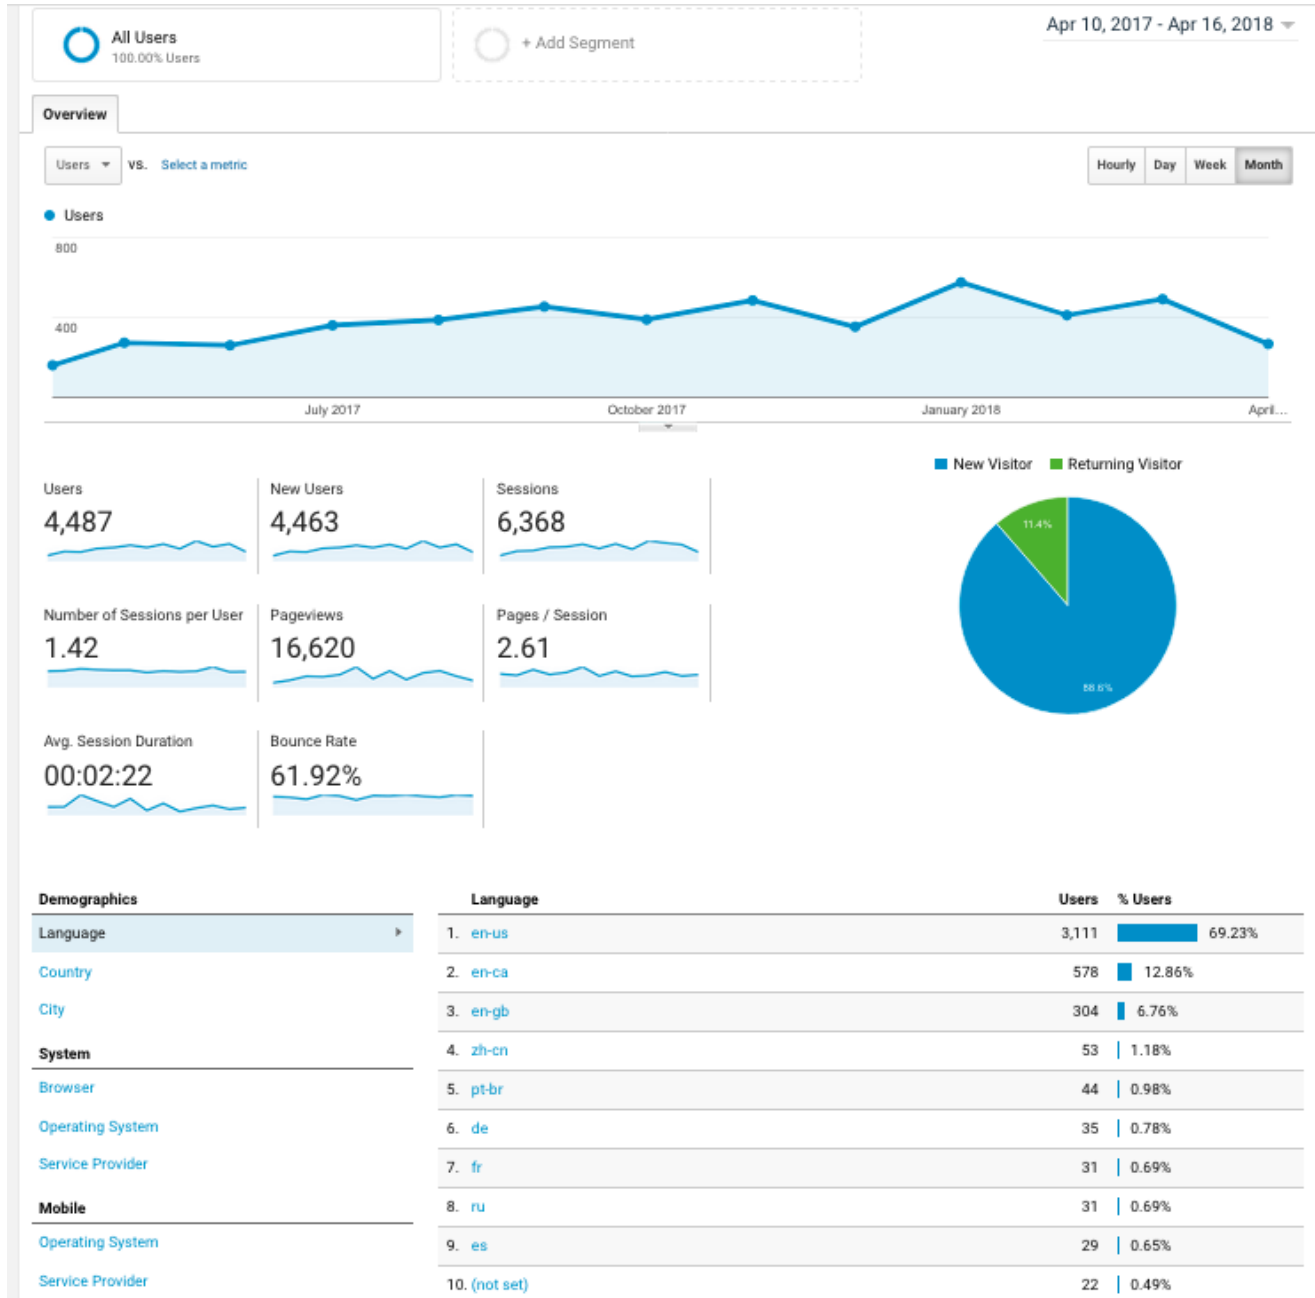

Open UBC – Web Analytics (Basic)

Pages ✔

All Users
100.00% Pageviews

+ Add Segment

Apr 10, 2017 - Apr 16, 2018

Explorer Navigation Summary

Pageviews VS. Select a metric

Day Week Month

Pageviews

Primary Dimension: Page Page Title Other

Plot Rows Secondary dimension Sort Type: Default

advanced

Page	Pageviews	Unique Pageviews	Avg. Time on Page	Entrances	Bounce Rate	% Exit	Page Value
	16,620 <small>100.00% (16,620)</small>	11,931 <small>100.00% (11,931)</small>	00:01:28 <small>Avg for View: 00:01:28 (0.00%)</small>	6,368 <small>100.00% (6,368)</small>	61.92% <small>Avg for View: 61.92% (0.00%)</small>	38.32% <small>Avg for View: 38.32% (0.00%)</small>	\$0.00 <small>% of Total: 0.00% (\$0.00)</small>
1. /	3,388 (20.39%)	2,415 (20.24%)	00:01:34	2,174 (34.14%)	53.31%	46.22%	\$0.00 (0.00%)
2. /find/	918 (5.52%)	596 (5.00%)	00:00:37	243 (3.82%)	25.93%	20.04%	\$0.00 (0.00%)
3. /projects/	835 (5.02%)	478 (4.01%)	00:00:28	31 (0.49%)	29.03%	8.38%	\$0.00 (0.00%)
4. /teach/oer-accessibility-toolkit/	751 (4.52%)	608 (5.10%)	00:04:16	572 (8.98%)	81.12%	75.37%	\$0.00 (0.00%)
5. /open-101/	689 (4.15%)	462 (3.87%)	00:00:36	21 (0.33%)	38.10%	11.76%	\$0.00 (0.00%)
6. /projects/courses/	550 (3.31%)	396 (3.32%)	00:01:36	160 (2.51%)	72.50%	43.45%	\$0.00 (0.00%)
7. /teach/	504 (3.03%)	302 (2.53%)	00:00:31	11 (0.17%)	45.45%	8.33%	\$0.00 (0.00%)
8. /find/finding-open-textbooks/	468 (2.82%)	336 (2.82%)	00:02:01	112 (1.76%)	75.00%	52.78%	\$0.00 (0.00%)
9. /open-ubc-snapshot-use-of-open-resources-continues-to-increase/	391 (2.35%)	288 (2.41%)	00:03:04	245 (3.85%)	71.43%	62.66%	\$0.00 (0.00%)
10. /updates/	384 (2.31%)	218 (1.83%)	00:00:52	16 (0.25%)	68.75%	13.54%	\$0.00 (0.00%)